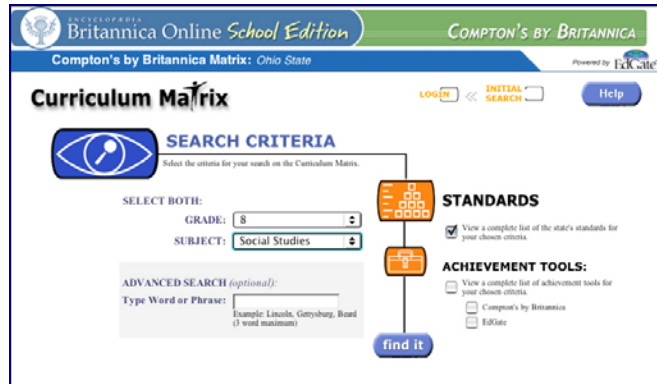

www.school.eb.com/comptons
For Students in Grades 6-8

www.school.eb.com/eb
For Students in Grades 9-12

Use Britannica at home too!
Please ask your school librarian for a password.

Quick Information • Homework Help • Special Projects

<http://web.esc20.net/k12databases/accessk12.html>

Texas students have more from Britannica!

Britannica Spanish Reference Center
K-12 Spanish-language Resources
www.spanish.eb.com/juvenil

Texas Essential Knowledge & Skills
All Subject Areas K-12
www.school.eb.com/browse/teachers